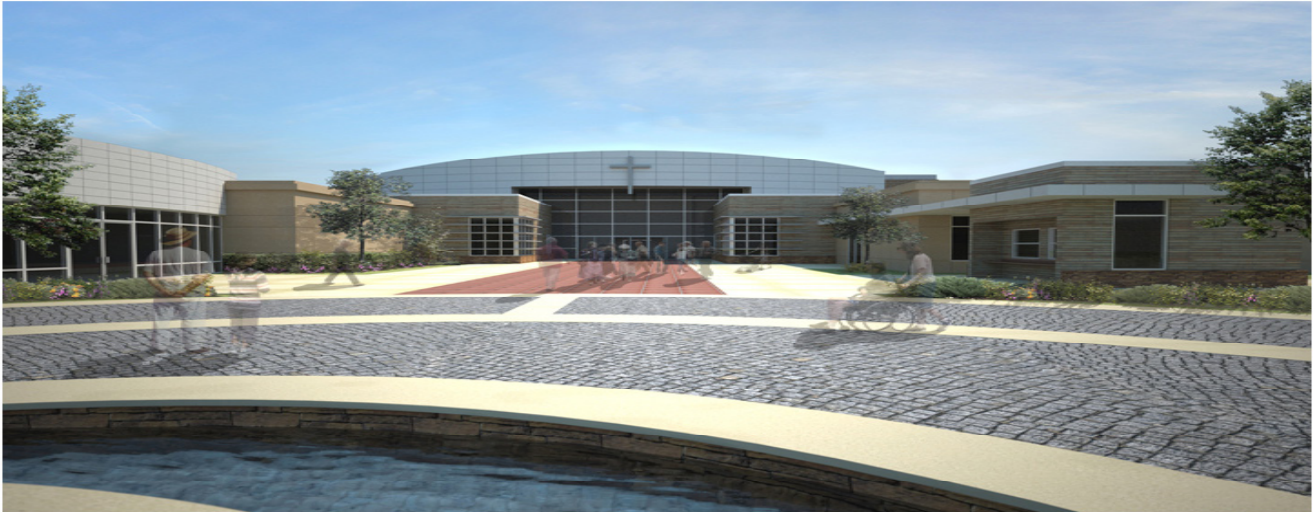

## Fountain of Truth Church

Location:  
5401 Citrus Avenue  
Fontana, CA

Method:  
Design Assist

Reference:  
Fountain of Truth Church  
Pastor Sam Valverde  
(909) 822-5450

This 35,000 SF Design-Assist project on a ten-acre site consists of a Sanctuary, Multi-Purpose Room, Administration Offices, and school.

The Sanctuary roof is structural steel beams and open web steel joists with metal decking, the walls are 12" masonry block, and the remainder of the building is wood-framed. The Multi-Purpose Room is used for both worship services and a dining hall. Two 80' long operable wall systems can divide the Multi-Purpose Room into three separate rooms.